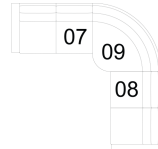

09 Corner Curve
46 x 46 x 33"
117 x 117 x 84 cm

10 Armless Chair
23 x 37 x 33"
59 x 94 x 84 cm

11 Corner Square
37 x 37 x 33"
94 x 94 x 84 cm

13 RHF Sofa
12 LHF Sofa
75 x 37 x 33"
191 x 94 x 84 cm

14 Armless Loveseat
45 x 37 x 33"
115 x 94 x 84 cm

15 RHF Chaise
16 LHF Chaise
31 x 62 x 33"
79 x 158 x 84 cm

19 RHF Bumper
20 LHF Bumper
55 x 42 x 33"
140 x 107 x 84 cm

40 RHF Sofa Split
39 LHF Sofa Split
89 x 37 x 33"
227 x 94 x 84 cm

74 Ottoman Rectangular
37 x 23 x 17"
94 x 59 x 44 cm

95 Chair w/2 Arms
39 x 37 x 33"
100 x 94 x 84 cm
IA: 22" / 56 cm

98 RHF Angled Loveseat
97 LHF Angled Loveseat
65 x 48 x 33"
166 x 122 x 84 cm

POPULAR CONFIGURATIONS

07/15
84 x 62"
214 x 158 cm

07/09/19
99 x 101"
252 x 257 cm

07/09/08
99 x 99"
252 x 252 cm

12/40
112 x 89"
285 x 227 cm

DIMENSIONS

Seat Depth: 22" / 56 cm
Seat Height: 19" / 47 cm
Arm Depth: 37" / 94 cm
Arm Height: 28" / 71 cm

Dimensions shown as Width x Depth x Height.