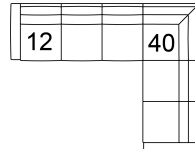

09 Corner Curve
46 x 46 x 33"
117 x 117 x 84 cm

10 Armless Chair
23 x 37 x 33"
59 x 94 x 84 cm

11 Corner Square
37 x 37 x 33"
94 x 94 x 84 cm

13 RHF Sofa
12 LHF Sofa
75 x 37 x 33"
191 x 94 x 84 cm

14 Armless Loveseat
45 x 37 x 33"
115 x 94 x 84 cm

15 RHF Chaise
16 LHF Chaise
31 x 62 x 33"
79 x 158 x 84 cm

19 RHF Bumper
20 LHF Bumper
55 x 42 x 33"
140 x 107 x 84 cm

40 RHF Sofa Split
39 LHF Sofa Split
89 x 37 x 33"
227 x 94 x 84 cm

74 Ottoman Rectangular
37 x 23 x 17"
94 x 59 x 44 cm

95 Chair w/2 Arms
39 x 37 x 33"
100 x 94 x 84 cm
IA: 22" / 56 cm

98 RHF Angled Loveseat
97 LHF Angled Loveseat
65 x 48 x 33"
166 x 122 x 84 cm

POPULAR CONFIGURATIONS

07/15
84 x 62"
214 x 158 cm

07/09/19
99 x 101"
252 x 257 cm

07/09/08
99 x 99"
252 x 252 cm

12/40
112 x 89"
285 x 227 cm

DIMENSIONS

Seat Depth: 22" / 56 cm
Seat Height: 19" / 47 cm
Arm Depth: 37" / 94 cm
Arm Height: 28" / 71 cm

Dimensions shown as Width x Depth x Height.