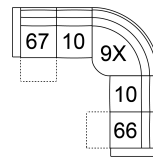

L7 Loveseat Power Recliner w/ Power Headrest & Power Lumbar
64 x 40 x 42"
163 x 101 x 107 cm
IA: 45" / 115 cm

L8 Console Loveseat Recliner Power w/ Power Headrest & Power Lumbar
77 x 40 x 42"
196 x 101 x 107 cm

L9 Wallhugger Power Recliner w/ Power Headrest & Power Lumbar
40 x 40 x 42"
101 x 101 x 107 cm
IA: 22" / 56 cm

POPULAR CONFIGURATIONS

L2/L3/9X/10/L1
109 x 109"
277 x 277 cm

L2/K2/L3/9X/6H/L1
122 x 109"
310 x 277 cm

L2/K2/10/9X/10/L1
122 x 109"
310 x 277 cm

67/10/9X/10/66
109 x 109"
277 x 277 cm

DIMENSIONS

Seat Depth: 20" / 52 cm
Seat Height: 19" / 49 cm
Arm Depth: 33" / 84 cm
Arm Height: 25" / 64 cm
Reclined Depth: 68" / 173 cm

Dimensions shown as Width x Depth x Height.

Dimensions are correct at the time of printing and are subject to change without notice. Actual measurements for each item may vary from what is shown here. Please allow up to a +/- 1 inch difference. Availability may vary by region.