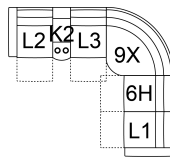

L1 RHF Pwr Recl Pwr/HR Pwr Lumbar
32 x 40 x 42"
82 x 101 x 107 cm

L2 LHF Pwr Recl Pwr/HR Pwr Lumbar
32 x 40 x 42"
82 x 101 x 107 cm

L3 Armless P/Recl Pwr/HR Pwr Lumbar
23 x 40 x 42"
59 x 101 x 107 cm

L6 Sofa Power Recliner w/ Power Headrest & Power Lumbar
87 x 40 x 42"
221 x 101 x 107 cm
IA: 69" / 174 cm

L7 Loveseat Power Recliner w/ Power Headrest & Power Lumbar
64 x 40 x 42"
163 x 101 x 107 cm
IA: 45" / 115 cm

L8 Console Loveseat Recliner Power w/ Power Headrest & Power Lumbar
77 x 40 x 42"
196 x 101 x 107 cm

L9 Wallhugger Power Recliner w/ Power Headrest & Power Lumbar
40 x 40 x 42"
101 x 101 x 107 cm
IA: 22" / 56 cm

POPULAR CONFIGURATIONS

L2/L3/9X/10/L1
109 x 109"
277 x 277 cm

L2/K2/L3/9X/6H/L1
122 x 109"
310 x 277 cm

L2/K2/10/9X/10/L1
122 x 109"
310 x 277 cm

67/10/9X/10/66
109 x 109"
277 x 277 cm

DIMENSIONS

Seat Depth: 20" / 52 cm
Seat Height: 19" / 49 cm
Arm Depth: 33" / 84 cm
Arm Height: 25" / 64 cm
Reclined Depth: 68" / 173 cm