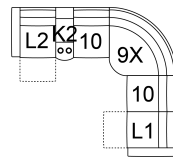

L7 Loveseat Power Recliner w/ Power Headrest & Power Lumbar
64 x 40 x 42"
163 x 101 x 107 cm
IA: 45" / 115 cm

L8 Console Loveseat Recliner Power w/ Power Headrest & Power Lumbar
77 x 40 x 42"
196 x 101 x 107 cm

L9 Wallhugger Power Recliner w/ Power Headrest & Power Lumbar
40 x 40 x 42"
101 x 101 x 107 cm
IA: 22" / 56 cm

POPULAR CONFIGURATIONS

L2/L3/9X/10/L1
109 x 109"
277 x 277 cm

L2/K2/L3/9X/6H/L1
122 x 109"
310 x 277 cm

L2/K2/10/9X/10/L1
122 x 109"
310 x 277 cm

67/10/9X/10/66
109 x 109"
277 x 277 cm

DIMENSIONS

Seat Depth: 20" / 52 cm
Seat Height: 19" / 49 cm
Arm Depth: 33" / 84 cm
Arm Height: 25" / 64 cm
Reclined Depth: 68" / 173 cm

Dimensions shown as Width x Depth x Height.

Dimensions are correct at the time of printing and are subject to change without notice. Actual measurements for each item may vary from what is shown here. Please allow up to a +/- 1 inch difference. Availability may vary by region.