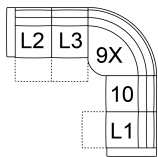

L1 RHF Pwr Recl Pwr/HR Pwr Lumbar
32 x 40 x 42"
82 x 101 x 107 cm

L2 LHF Pwr Recl Pwr/HR Pwr Lumbar
32 x 40 x 42"
82 x 101 x 107 cm

L3 Armless P/Recl Pwr/HR Pwr Lumbar
23 x 40 x 42"
59 x 101 x 107 cm

L6 Sofa Power Recliner w/ Power Headrest & Power Lumbar
87 x 40 x 42"
221 x 101 x 107 cm
IA: 69" / 174 cm

L7 Loveseat Power Recliner w/ Power Headrest & Power Lumbar
64 x 40 x 42"
163 x 101 x 107 cm
IA: 45" / 115 cm

L8 Console Loveseat Recliner Power w/ Power Headrest & Power Lumbar
77 x 40 x 42"
196 x 101 x 107 cm

L9 Wallhugger Power Recliner w/ Power Headrest & Power Lumbar
40 x 40 x 42"
101 x 101 x 107 cm
IA: 22" / 56 cm

POPULAR CONFIGURATIONS

L2/L3/9X/10/L1
109 x 109"
277 x 277 cm

L2/K2/L3/9X/6H/L1
122 x 109"
310 x 277 cm

L2/K2/10/9X/10/L1
122 x 109"
310 x 277 cm

67/10/9X/10/66
109 x 109"
277 x 277 cm

DIMENSIONS

Seat Depth: 20" / 52 cm
Seat Height: 19" / 49 cm
Arm Depth: 33" / 84 cm
Arm Height: 25" / 64 cm
Reclined Depth: 68" / 173 cm