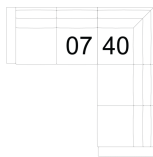

FUNCTION

N/A

COVERS

Leather Like
Leather
Fabric

01 Sofa
96 x 39 x 33"
244 x 99 x 83 cm
IA: 78" / 197 cm

02 Chair
44 x 39 x 33"
112 x 99 x 83 cm
IA: 26" / 65 cm

03 Loveseat
71 x 39 x 33"
180 x 99 x 83 cm
IA: 53" / 134 cm

04 Ottoman
40 x 29 x 18"
101 x 72 x 46 cm

07 LHF Loveseat
08 RHF Loveseat
62 x 39 x 33"
157 x 99 x 83 cm

12 LHF Sofa
13 RHF Sofa
87 x 39 x 33"
221 x 99 x 83 cm

16 LHF Chaise
15 RHF Chaise
36 x 62 x 33"
90 x 156 x 83 cm

36 LHF Corner Chaise
35 RHF Corner Chaise
92 x 39 x 33"
232 x 99 x 83 cm

39 LHF Sofa Split
40 RHF Sofa Split
98 x 39 x 33"
249 x 99 x 83 cm

POPULAR CONFIGURATIONS

07/40
96 x 98"
244 x 249 cm

12/35
125 x 91"
318 x 232 cm

DIMENSIONS

Seat Depth: 24" / 60 cm
Seat Height: 17" / 44 cm
Arm Depth: 38" / 96 cm
Arm Height: 24" / 60 cm

Dimensions shown as Width x Depth x Height.

Dimensions are correct at the time of printing and are subject to change without notice. Actual measurements for each item may vary from what is shown here. Please allow up to a +/- 1 inch difference. Availability may vary by region.