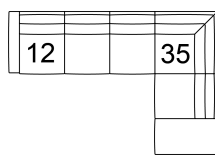

04 Ottoman
40 x 29 x 18"
101 x 72 x 46 cm

07 LHF Loveseat
08 RHF Loveseat
62 x 39 x 33"
157 x 99 x 83 cm

12 LHF Sofa
13 RHF Sofa
87 x 39 x 33"
221 x 99 x 83 cm

16 LHF Chaise
15 RHF Chaise
36 x 62 x 33"
90 x 156 x 83 cm

36 LHF Corner Chaise
35 RHF Corner Chaise
92 x 39 x 33"
232 x 99 x 83 cm

39 LHF Sofa Split
40 RHF Sofa Split
98 x 39 x 33"
249 x 99 x 83 cm

POPULAR CONFIGURATIONS

07/40
96 x 98"
244 x 249 cm

12/35
125 x 91"
318 x 232 cm

DIMENSIONS

Seat Depth: 24" / 60 cm
Seat Height: 17" / 44 cm
Arm Depth: 38" / 96 cm
Arm Height: 24" / 60 cm

Dimensions shown as Width x Depth x Height.

Dimensions are correct at the time of printing and are subject to change without notice. Actual measurements for each item may vary from what is shown here. Please allow up to a +/- 1 inch difference. Availability may vary by region.