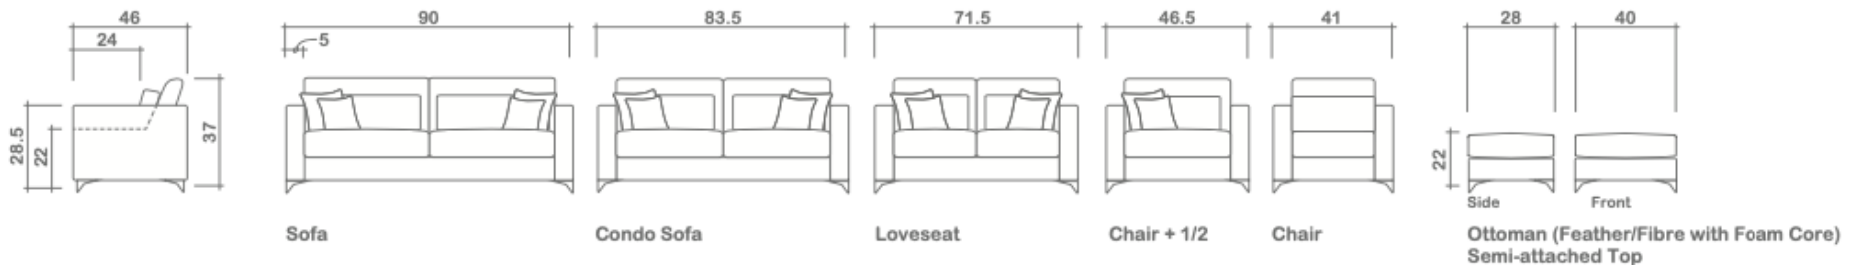

## Aveline Collection

Top  
 Sofa Chaise w/ Reversible Ottoman

**Arms Detachable:** No

See Brentwood Sectional Planner for more components

**Sofa Beds Available:** No

**GENERAL INFORMATION:**

- \*dye-lot of the actual fabric and the swatch may not be exact match
- \*no zipper/inserts in fibre filled toss pillows
- \*overall dimensions may vary +/- 1"
- \*see fabric swatch for exact colour

**SPECIFICATIONS:**

- Back:** Loose
- Back Pillows:** Main back pillow & secondary back pillow - knife edge, feather/fibre blend
- Body:** Arms - top stitch
- Seat Cushions:** Box band, top stitch, 5" thick foam core with feather/fibre blend wrap
- Suspension:** Seat: Webbing | Back: Webbing
- Toss Pillows:** 20" x 20"; 24" x 24", simple, feather/fibre blend fill inserts

**LEG:**

- Sleek 6" Black
- Ottoman: Sleek 6" Black