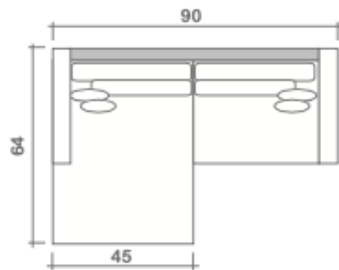

Aveline Collection

Top
Sofa Chaise w/ Reversible Ottoman