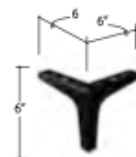

LEG:

- Sleek 6" Black
- Ottoman: Sleek 6" Black