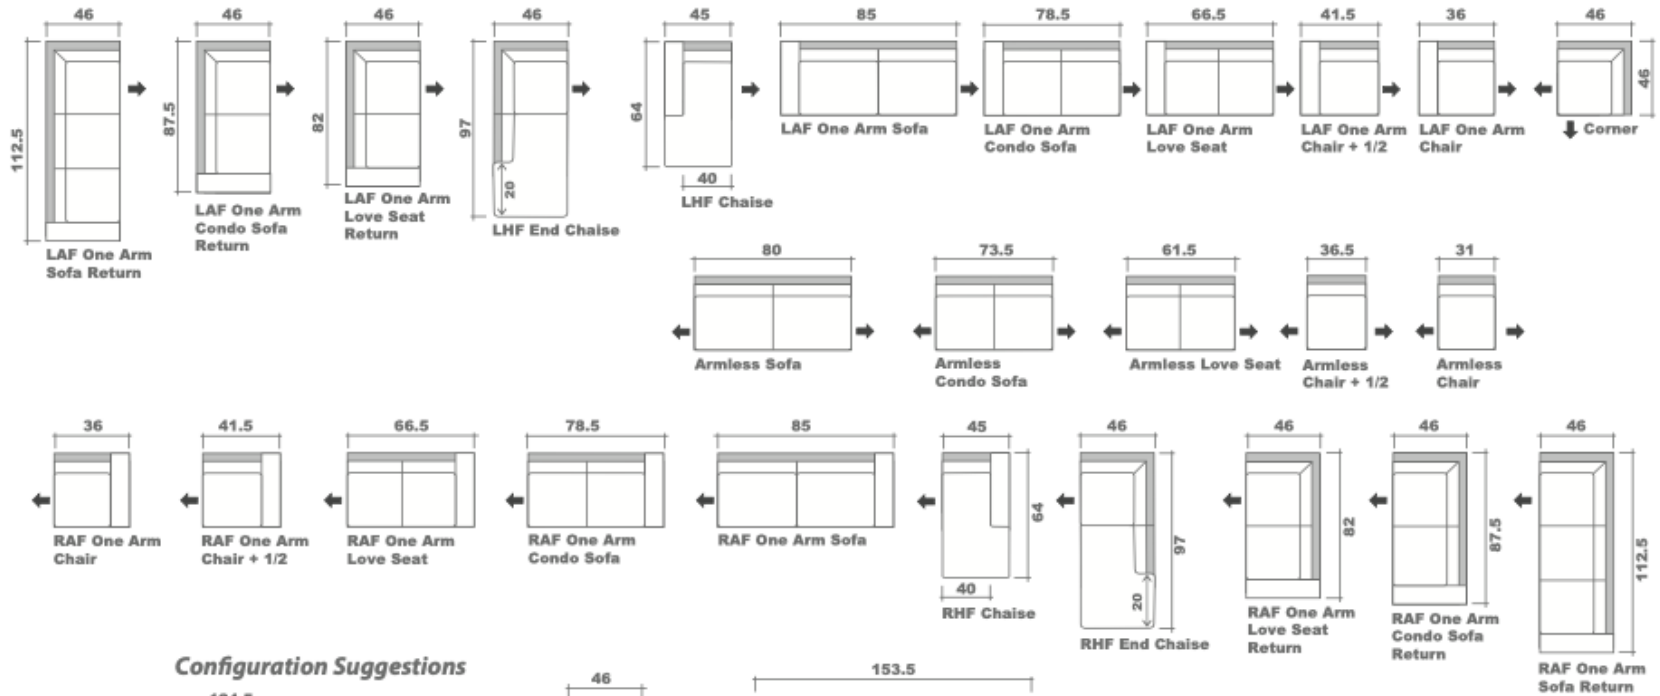

**SPECIFICATIONS:**

- Back:** Loose
- Back Pillows:** Main back pillow & secondary back pillow - knife edge, feather/fibre blend
- Body:** Arms - top stitch
- Seat Cushions:** Box band, top stitch, 5" thick foam core with feather/fibre blend wrap
- Suspension:** Seat: Webbing | Back: Webbing
- Toss Pillows:** 20" x 20"; 24" x 24", simple, feather/fibre blend fill inserts

**LEG:**

- Sleek 6" Black
- Ottoman: Sleek 6" Black

## Aveline Sectional Planner