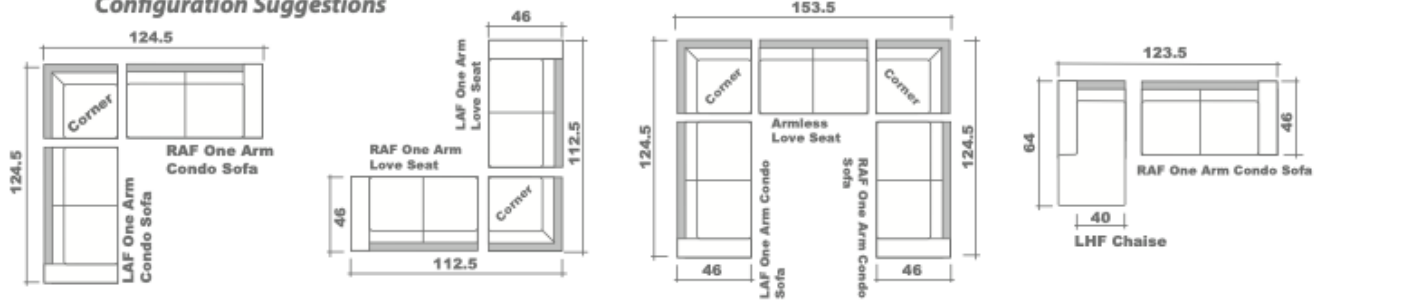

Configuration Suggestions

GENERAL INFORMATION:

*dye-lot of the actual fabric and the swatch may not be exact match

*no zipper/inserts in fibre filled toss pillows

*overall dimensions may vary +/- 1"

*see fabric swatch for exact colour