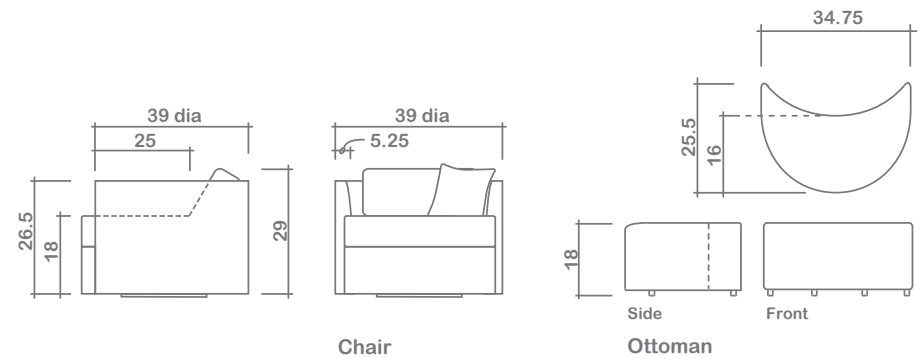

Cuddle Chair

No other items available in this style

GENERAL INFORMATION:

- *dye-lot of the actual fabric and the swatch may not be exact match
- *no zipper/inserts in fibre filled toss pillows
- *overall dimensions may vary +/- 1"
- *see fabric swatch for exact colour

SPECIFICATIONS:

- Back:** Loose
- Back Pillow:** Simple, 20" X 25", fibre fill
- Body:** Top stitch arms
- Seat Cushion:** T-Lug, box band, simple, 6.5" thick Foam w/ polyester fibre wrap
- Suspension:** Seat: Webbing | Back: Springs
- Toss Pillow:** Simple, 16" X 16", fibre fill

LEG:

Swivel Base

OTTOMAN:

Plastic legs 1.5" 