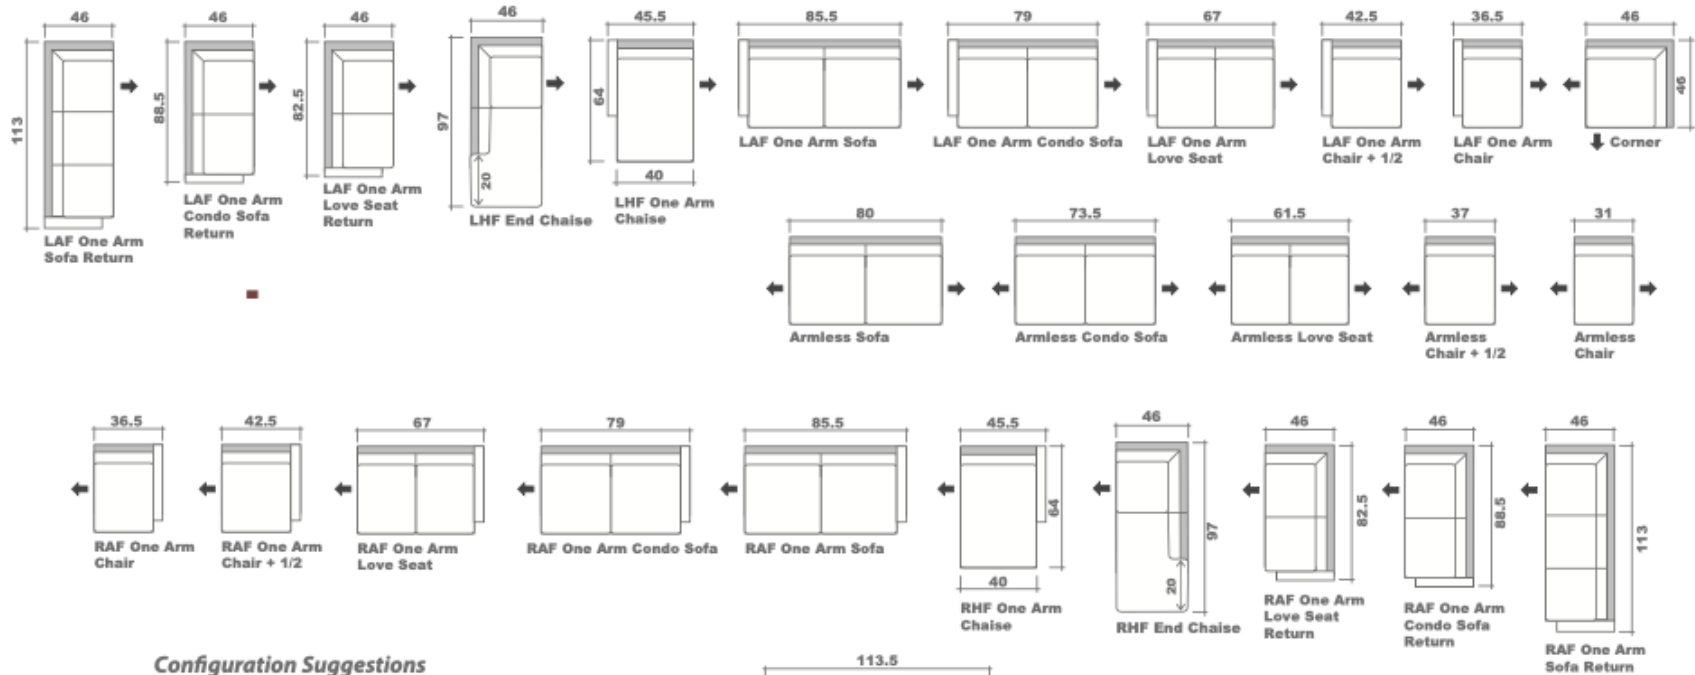

SPECIFICATIONS:

- Back:** Loose
- Back Pillows:** Main back pillow & secondary back pillow - knife edge, fibre fill
- Body:** Top stitch
- Seat Cushions:** Box band, top stitch, 7" thick crown foam w/ polyester fibre wrap
- Suspension:** Seat: Webbing | Back: Webbing

LEG:

Glides:

Isaac Sectional Planner

Configuration Suggestions

GENERAL INFORMATION:

- *dye-lot of the actual fabric and the swatch may not be exact match
- *no zipper/inserts in fibre filled toss pillows

- *overall dimensions may vary +/- 1"
- *see fabric swatch for exact colour
- *alligator clips not available