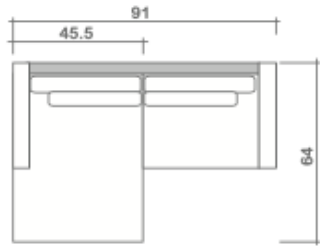

Isaac Collection

Top
 Sofa/Chaise

Arms Detachable: No

See Isaac Sectional Planner for more components

Sofa Beds Available: No

GENERAL INFORMATION:

- *dye-lot of the actual fabric and the swatch may not be exact match
- *no zipper/inserts in fibre filled toss pillows
- *overall dimensions may vary +/- 1"
- *see fabric swatch for exact colour

SPECIFICATIONS:

- Back:** Loose
- Back Pillows:** Main back pillow & secondary back pillow - knife edge, fibre fill
- Body:** Top stitch
- Seat Cushions:** Box band, top stitch, 7" thick crown foam w/ polyester fibre wrap
- Suspension:** Seat: Webbing | Back: Webbing

LEG:

Glides:

Isaac Sectional Planner

Configuration Suggestions

GENERAL INFORMATION:

- *dye-lot of the actual fabric and the swatch may not be exact match
- *no zipper/inserts in fibre filled toss pillows

- *overall dimensions may vary +/- 1"
- *see fabric swatch for exact colour
- *alligator clips not available