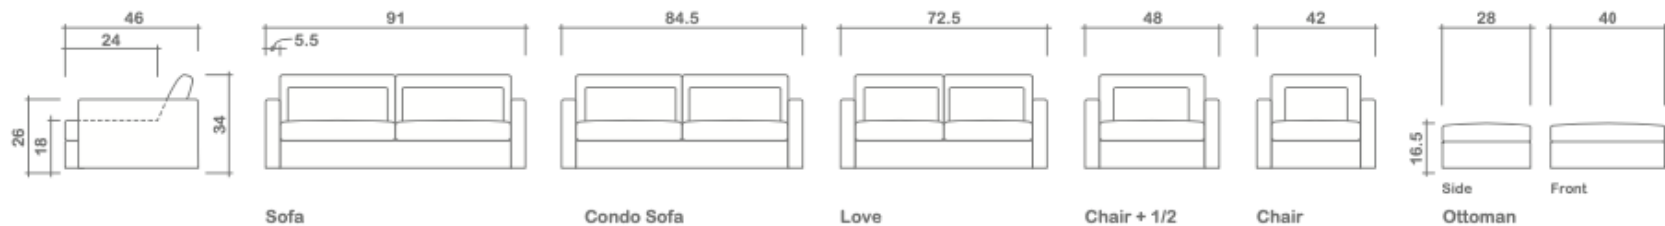

Isaac Collection

Top
 Sofa/Chaise

Arms Detachable: No

See Isaac Sectional Planner for more components

Sofa Beds Available: No

GENERAL INFORMATION:

- *dye-lot of the actual fabric and the swatch may not be exact match
- *no zipper/inserts in fibre filled toss pillows
- *overall dimensions may vary +/- 1"
- *see fabric swatch for exact colour

SPECIFICATIONS:

- Back:** Loose
- Back Pillows:** Main back pillow & secondary back pillow - knife edge, fibre fill
- Body:** Top stitch
- Seat Cushions:** Box band, top stitch, 7" thick crown foam w/ polyester fibre wrap
- Suspension:** Seat: Webbing | Back: Webbing

LEG:

Glides:

Isaac Sectional Planner

Configuration Suggestions

GENERAL INFORMATION:

- *dye-lot of the actual fabric and the swatch may not be exact match
- *no zipper/inserts in fibre filled toss pillows

- *overall dimensions may vary +/- 1"
- *see fabric swatch for exact colour
- *alligator clips not available