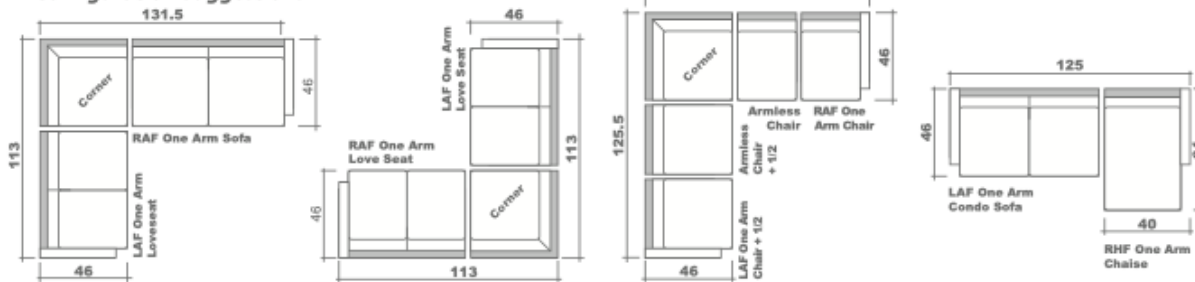

SPECIFICATIONS:

- Back:** Loose
- Back Pillows:** Main back pillow & secondary back pillow - knife edge, fibre fill
- Body:** Top stitch
- Seat Cushions:** Box band, top stitch, 7" thick crown foam w/ polyester fibre wrap
- Suspension:** Seat: Webbing | Back: Webbing

LEG:

Glides:

Isaac Sectional Planner

Configuration Suggestions

GENERAL INFORMATION:

- *dye-lot of the actual fabric and the swatch may not be exact match
- *no zipper/inserts in fibre filled toss pillows

- *overall dimensions may vary +/- 1"
- *see fabric swatch for exact colour
- *alligator clips not available