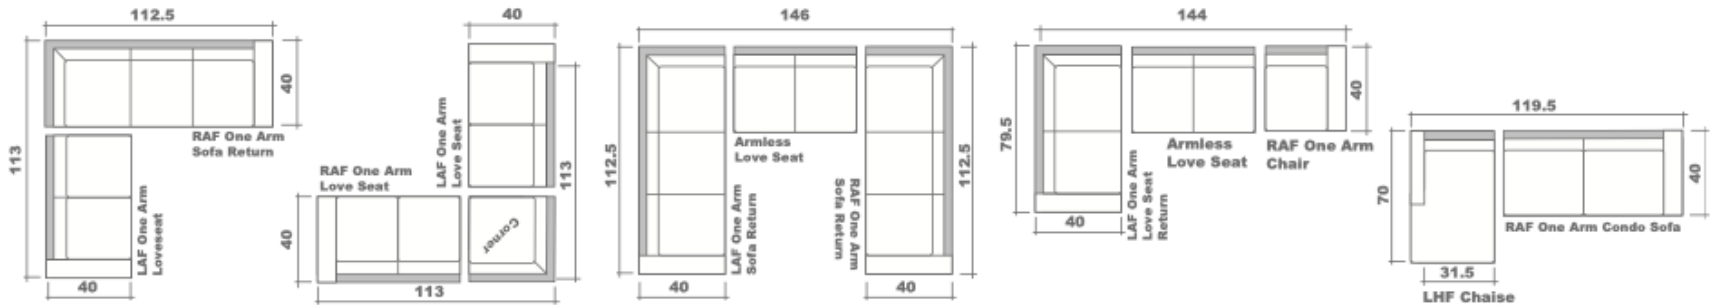

SPECIFICATIONS:

- Back:** Loose
- Back Pillows:** Box band, top stitched, feather/fibre fill
- Body:** Top stitch Arms
- Seat Cushions:** Box band, top stitched, 4.5" thick foam core wrapped w/ feather/fibre blend
- Suspension:** Seat: Springs | Back: Webbing
- Sectional Components & Sofa Chaise:**
 Seat: Springing | Back: Webbing
- Toss Pillows:** Simple, 18" x 18", feather/fibre fill

SOFABEDS:

- Overall height, seat height & arm height increases by 2"
- Seat depth decreases by 4.5"
- Overall depth of sofabed increases approximately 53" when opened

LEG:

Metal Retreat Chrome

Retreat Sectional Planner

Configuration Suggestions

GENERAL INFORMATION:

- *dye-lot of the actual fabric and the swatch may not be exact match
- *no zipper/inserts in fibre filled toss pillows

- *overall dimensions may vary +/- 1"
- *see fabric swatch for exact colour