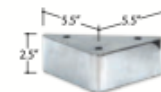

SPECIFICATIONS:

- Back:** Loose
- Back Pillows:** Box band, top stitched, feather/fibre fill
- Body:** Top stitch Arms
- Seat Cushions:** Box band, top stitched, 4.5" thick foam core wrapped w/ feather/fibre blend
- Suspension:** Seat: Springs | Back: Webbing
- Sectional Components & Sofa Chaise:**
 Seat: Springing | Back: Webbing
- Toss Pillows:** Simple, 18" x 18", feather/fibre fill

SOFABEDS:

- Overall height, seat height & arm height increases by 2"
- Seat depth decreases by 4.5"
- Overall depth of sofabed increases approximately 53" when opened

LEG:

Metal Retreat Chrome

Retreat Sectional Planner