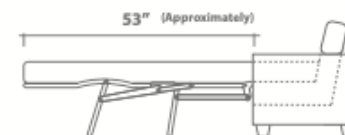

Retreat Collection

Top
 Sofa Chaise w/ Reversible Ottoman

Arms Detachable: Yes (Sofa only)

See Retreat Sectional Planner for more components

Sofa Beds Available: Yes (Dimensions vary to accommodate bed mechanism)

GENERAL INFORMATION:

- *dye-lot of the actual fabric and the swatch may not be exact match
- *no zipper/inserts in fibre filled toss pillows
- *overall dimensions may vary +/- 1"
- *see fabric swatch for exact colour

SPECIFICATIONS:

- Back:** Loose
- Back Pillows:** Box band, top stitched, feather/fibre fill
- Body:** Top stitch Arms
- Seat Cushions:** Box band, top stitched, 4.5" thick foam core wrapped w/ feather/fibre blend
- Suspension:** Seat: Springs | Back: Webbing
- Sectional Components & Sofa Chaise:**
 Seat: Springing | Back: Webbing
- Toss Pillows:** Simple, 18" x 18", feather/fibre fill

SOFABEDS:

- Overall height, seat height & arm height increases by 2"
- Seat depth decreases by 4.5"
- Overall depth of sofabed increases approximately 53" when opened

LEG:

Metal Retreat Chrome

Retreat Sectional Planner