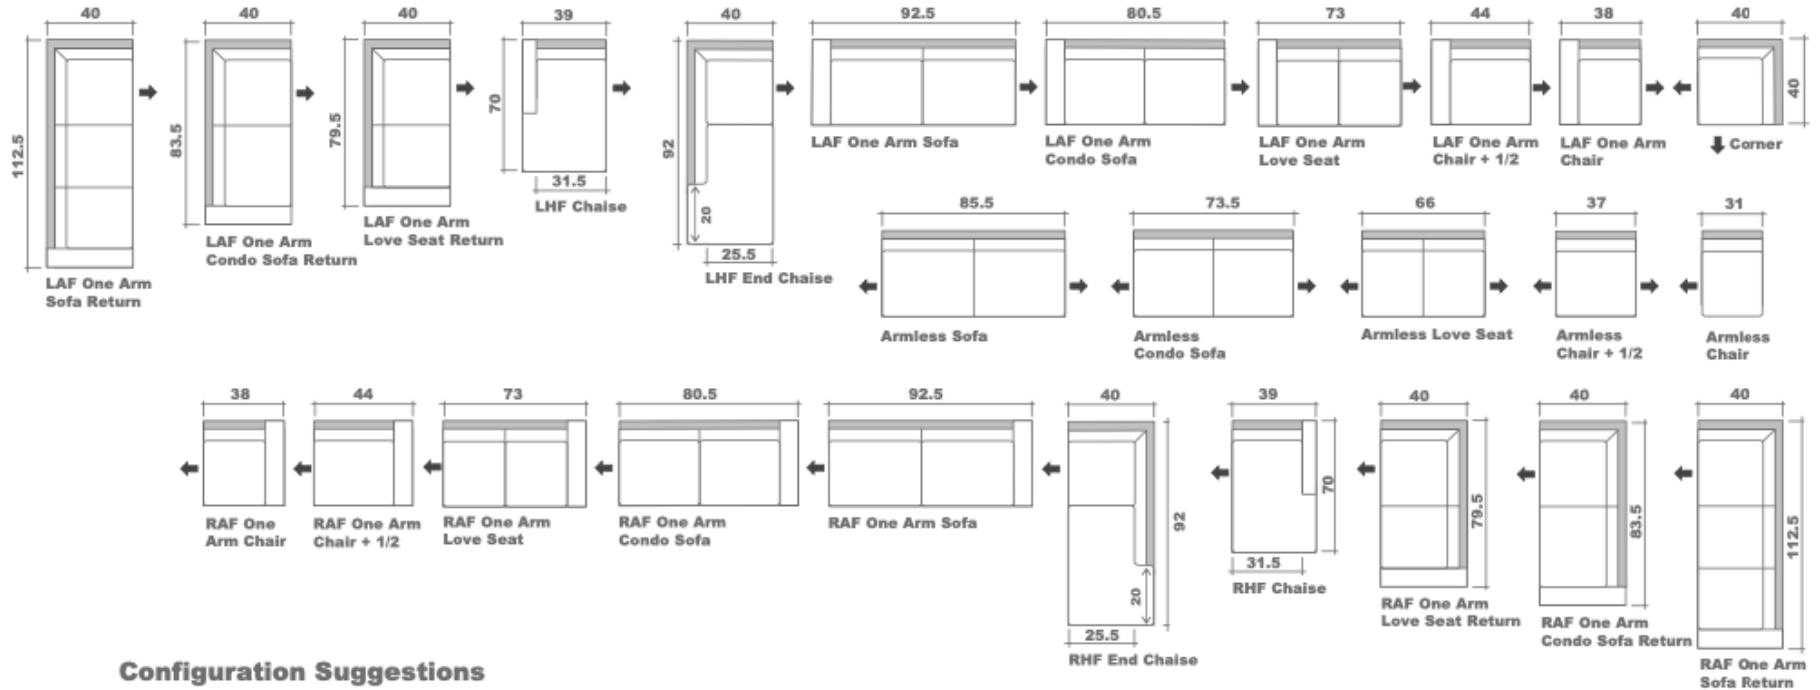

SPECIFICATIONS:

- Back:** Loose
- Back Pillows:** Box band, top stitched, feather/fibre fill
- Body:** Top stitch Arms
- Seat Cushions:** Box band, top stitched, 4.5" thick foam core wrapped w/ feather/fibre blend
- Suspension:** Seat: Springs | Back: Webbing
- Sectional Components & Sofa Chaise:**
 Seat: Springing | Back: Webbing
- Toss Pillows:** Simple, 18" x 18", feather/fibre fill

SOFABEDS:

- Overall height, seat height & arm height increases by 2"
- Seat depth decreases by 4.5"
- Overall depth of sofabed increases approximately 53" when opened

LEG:

Metal Retreat Chrome

Retreat Sectional Planner

Configuration Suggestions

GENERAL INFORMATION:

- *dye-lot of the actual fabric and the swatch may not be exact match
- *no zipper/inserts in fibre filled toss pillows

- *overall dimensions may vary +/- 1"
- *see fabric swatch for exact colour