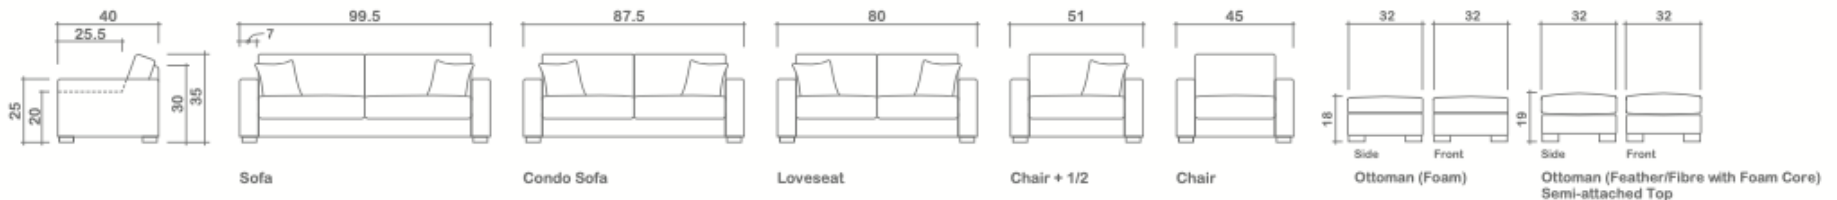

Retreat Collection

Top
 Sofa Chaise w/ Reversible Ottoman

Arms Detachable: Yes (Sofa only)

See Retreat Sectional Planner for more components

Sofa Beds Available: Yes (Dimensions vary to accommodate bed mechanism)

GENERAL INFORMATION:

- *dye-lot of the actual fabric and the swatch may not be exact match
- *no zipper/inserts in fibre filled toss pillows
- *overall dimensions may vary +/- 1"
- *see fabric swatch for exact colour

SPECIFICATIONS:

- Back:** Loose
- Back Pillows:** Box band, top stitched, feather/fibre fill
- Body:** Top stitch Arms
- Seat Cushions:** Box band, top stitched, 4.5" thick foam core wrapped w/ feather/fibre blend
- Suspension:** Seat: Springs | Back: Webbing
- Sectional Components & Sofa Chaise:**
 Seat: Springing | Back: Webbing
- Toss Pillows:** Simple, 18" x 18", feather/fibre fill

SOFABEDS:

- Overall height, seat height & arm height increases by 2"
- Seat depth decreases by 4.5"
- Overall depth of sofabed increases approximately 53" when opened

LEG:

Metal Retreat Chrome

Retreat Sectional Planner