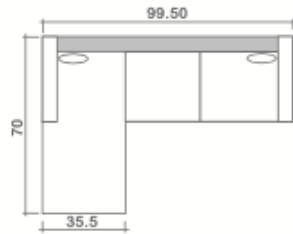

Retreat Collection

Top
 Sofa Chaise w/ Reversible Ottoman

Arms Detachable: Yes (Sofa only)

See Retreat Sectional Planner for more components

Sofa Beds Available: Yes (Dimensions vary to accommodate bed mechanism)

GENERAL INFORMATION:

- *dye-lot of the actual fabric and the swatch may not be exact match
- *no zipper/inserts in fibre filled toss pillows
- *overall dimensions may vary +/- 1"
- *see fabric swatch for exact colour

SPECIFICATIONS:

- Back:** Loose
- Back Pillows:** Box band, top stitched, feather/fibre fill
- Body:** Top stitch Arms
- Seat Cushions:** Box band, top stitched, 4.5" thick foam core wrapped w/ feather/fibre blend
- Suspension:** Seat: Springs | Back: Webbing
- Sectional Components & Sofa Chaise:**
 Seat: Springing | Back: Webbing
- Toss Pillows:** Simple, 18" x 18", feather/fibre fill

SOFABEDS:

- Overall height, seat height & arm height increases by 2"
- Seat depth decreases by 4.5"
- Overall depth of sofabed increases approximately 53" when opened

LEG:

Metal Retreat Chrome

Retreat Sectional Planner