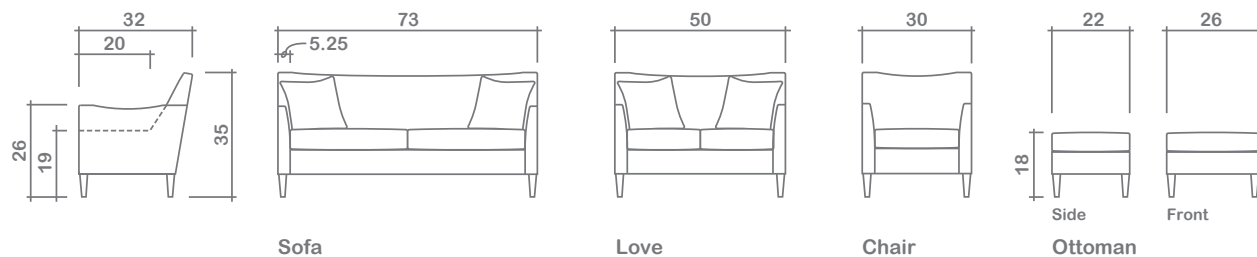

## Vienna Collection

**Arms Detachable:** No

**Sofa Beds Available:** No

**GENERAL INFORMATION:**

- \*dye-lot of the actual fabric and the swatch may not be exact match
- \*no zipper/inserts in fibre filled toss pillows
- \*overall dimensions may vary +/- 1"
- \*see fabric swatch for exact colour

**SPECIFICATIONS:**

- Back:** Tight
- Body Piping:** Arms & back
- Seat Cushions:** Box band, piped, 6" thick Foam w/ polyester fibre wrap
- Suspension:** Seat: Springs | Back: Springs
- Toss Pillows:** Piped, 20" X 20", fibre fill