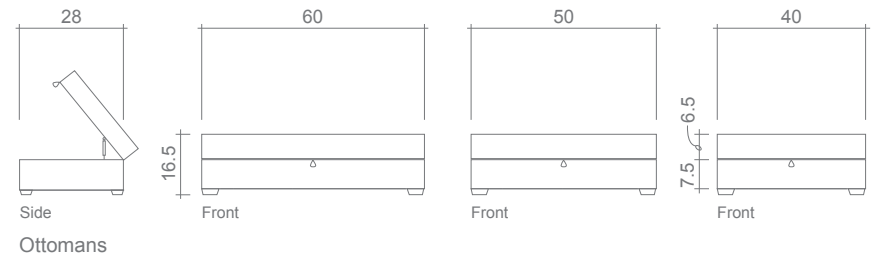

## Vortex Storage Ottoman

**Child Protection:** 1. Gas cylinders to dampen the fall of lid  
 2. Air holes in bottom & top boards

**GENERAL INFORMATION:**

- \*dye-lot of the actual fabric and the swatch may not be exact match
- \*fabric yardage for plain, railroaded 54" bolt
- \*no zipper/inserts in fibre filled toss pillows
- \*overall dimensions may vary +/- 1"
- \*see fabric swatch for exact colour

**SPECIFICATIONS:**

- Body Piping:** On lid
- Lid:** Tight seat, 5" thick Foam w/ polyester fibre wrap

FABRIC	(YDS)
Ottoman: 28" x 40"	3.25
Ottoman: 28" x 50"	4.50
Ottoman: 28" x 60"	4.75

**LEG:**  
 8810 Dark